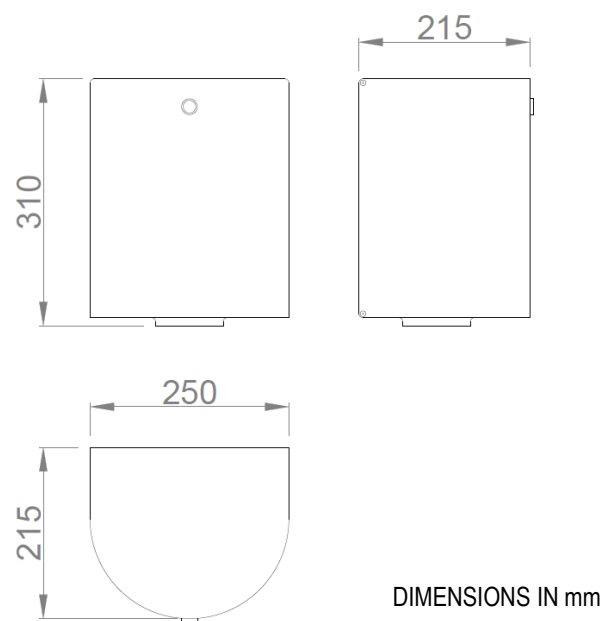

TECHNICAL DRAWING