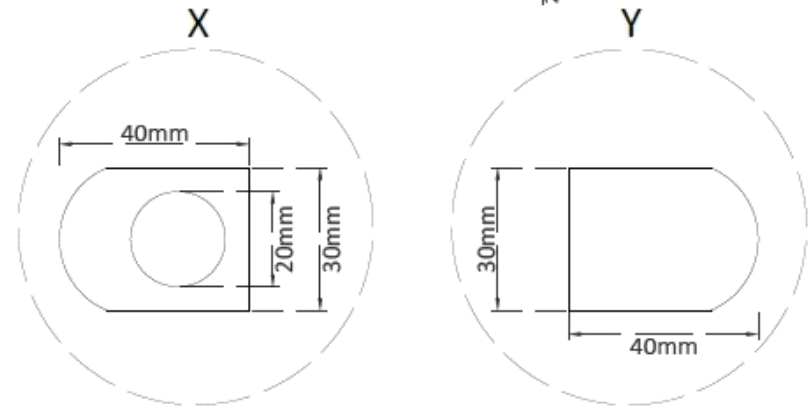

Prestige Radiators Ltd - Unit 2, North Point Business Park, Eggborough, North Yorks, DN14  
OUT - 0800 083 0373 - www.cnmonline.co.uk - www.prestigewashrooms.co.uk

5

12

Tolerance (mm)	Tubes	Finish	Height (mm)	Width (mm)	Pipe Centres (mm)	Watts	BTU's
±2	17	Chrome	800	400	350	239	815
±2	17	Chrome	800	450	400	265	904
±2	17	Chrome	800	500	450	291	993
±2	17	Chrome	800	600	550	343	1170
±2	17	Chrome	800	750	700	420	1433

Product	Code	EAN
800 x 400 Chrome Straight	PP800X400CS	
800 x 450 Chrome Straight	PP800X450CS	
800 x 500 Chrome Straight	PP800X500CS	
800 x 600 Chrome Straight	PP800X600CS	
800 x 750 Chrome Straight	PP800X750CS	