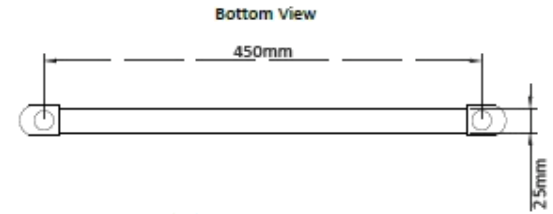

Prestige Radiators Ltd - Unit 2, North Point Business Park, Eggborough, North Yorks, DN14  
OUT - 0800 083 0373 - www.cnmonline.co.uk - www.prestigewashrooms.co.uk

5

12

Tolerance (mm)	Tubes	Finish	Height (mm)	Width (mm)	Pipe Centres (mm)	Watts	BTU's
±2	17	Chrome	800	400	350	239	815
±2	17	Chrome	800	450	400	265	904
±2	17	Chrome	800	500	450	291	993
±2	17	Chrome	800	600	550	343	1170
±2	17	Chrome	800	750	700	420	1433

Product	Code	EAN
800 x 400 Chrome Straight	PP800X400CS	
800 x 450 Chrome Straight	PP800X450CS	
800 x 500 Chrome Straight	PP800X500CS	
800 x 600 Chrome Straight	PP800X600CS	
800 x 750 Chrome Straight	PP800X750CS	