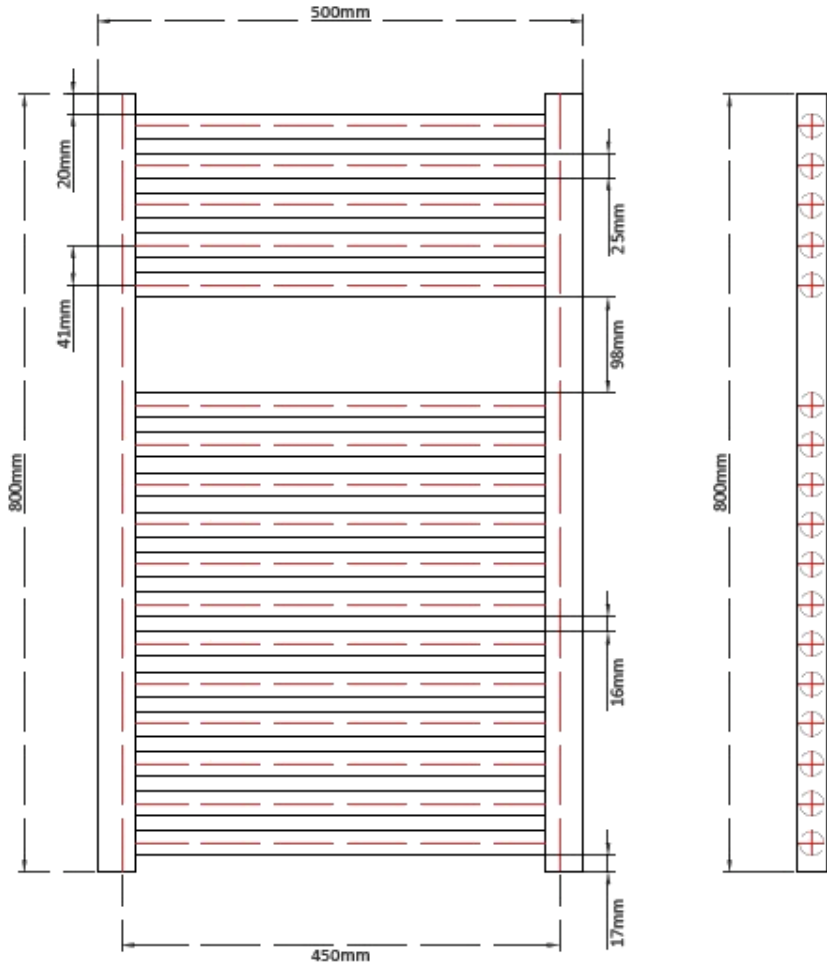

Prestige Radiators Ltd - Unit 2, North Point Business Park, Eggborough, North Yorks, DN14  
OUT - 0800 083 0373 - www.cnmonline.co.uk - www.prestigewashrooms.co.uk

5

12

Tolerance (mm)	Tubes	Finish	Height (mm)	Width (mm)	Pipe Centres (mm)	Watts	BTU's
±2	17	Chrome	800	400	350	239	815
±2	17	Chrome	800	450	400	265	904
±2	17	Chrome	800	500	450	291	993
±2	17	Chrome	800	600	550	343	1170
±2	17	Chrome	800	750	700	420	1433

Product	Code	EAN
800 x 400 Chrome Straight	PP800X400CS	
800 x 450 Chrome Straight	PP800X450CS	
800 x 500 Chrome Straight	PP800X500CS	
800 x 600 Chrome Straight	PP800X600CS	
800 x 750 Chrome Straight	PP800X750CS	