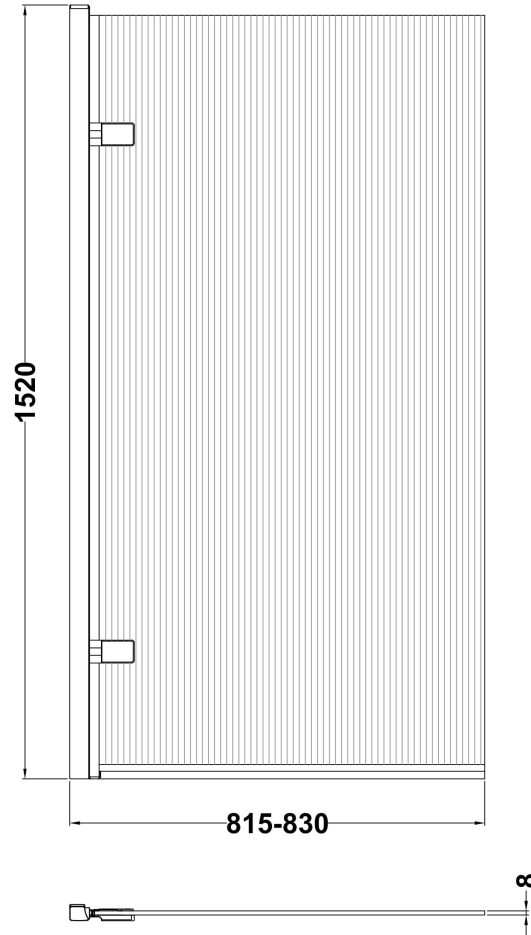

Sales Code: NSSQ7FLBP

Description: Square Hinged Bath Screen Fluted (8)

Product Dimensions

Height (mm):	1520
Width (mm):	830
Depth (mm):	24
Nett Weight (kg):	22.1

Packaging Dimensions

Height (mm):	50
Width (mm):	835
Length (mm):	1560
Gross Weight (kg):	22.6

Packaging Data

Box Colour:	Brown Cardboard Box - Printed
Box Qty:	1
Label Size:	x
Label Colour:	Not Applicable
Label Qty:	0

Outer Box Dimensions (If Applicable)

Height (mm):	
Width (mm):	
Depth (mm):	
Length (mm):	
Gross Weight (kg):	
Barcode:	5056678476918

Product Details

Country of Origin:	China
Fitting Instruction:	No
CE & UKCA:	Yes
Profile Material:	Aluminium
Profile Finish:	Matt Black
Adjustments (mm):	815- 830mm
Entry Width (mm):	
Swing In Dim (mm):	
Swing Out Dim (mm):	
Radius (mm):	Not Applicable
Glass Thickness (mm):	8
Easy Fit:	No
Easy Clean:	No
Handle Style:	Not Applicable
Handle Material:	Not Applicable
Enclosure Design:	Fluted
Wheel Type:	Not Applicable
Support Bar Included:	Support Bar Not Included
Extras:	None