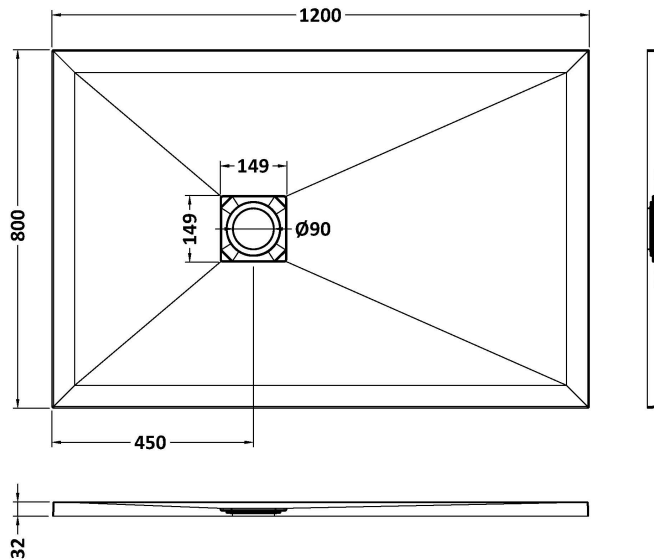

Sales Code: NLT91023

Description: Rectangular Shower Tray 1200X800

### Product Dimensions

Length (mm):	1200
Width (mm):	800
Height (mm):	33
Nett Weight (kg):	38,2

### Packaging Dimensions

Length (mm):	1240
Width (mm):	840
Height (mm):	73
Gross Weight (kg):	38,2

### Outer Box Dimensions (If Applicable)

Length (mm):	
Width (mm):	
Height (mm):	
Gross Weight (kg):	
Barcode:	5056462656250