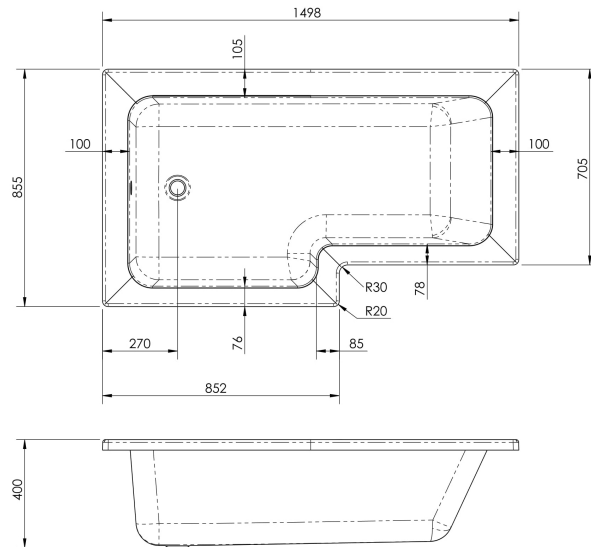

Sales Code: WBS1585L

Description: Square Shower Bath L/H 1500X850

Packaging Details

Barcode: 5056211822271

Sales Code: WBS103

Description: 1500mm Square Shower Bath Lh

Product Dimensions

Length (mm):	1500
Width (mm):	850
Depth (mm):	390
Nett Weight (kg):	24.5

Packaging Dimensions

Length (mm):	1500
Width (mm):	850
Depth (mm):	425
Gross Weight (kg):	24.5

Packaging Data

Box Colour:	Brown Cardboard Sleeve
Box Qty:	1
Label Size:	x
Label Colour:	White Label
Label Qty:	

Outer Box Dimensions (If Applicable)

Length (mm):	
Width (mm):	
Height (mm):	
Gross Weight (kg):	
Barcode:	5055275824511

Product Details

Country of Origin:	Turkey
Fitting Instruction:	No
Certification:	FSC: CE:
Material Colour Reference:	European White
Product Material:	Acrylic
Material Thickness:	4mm
Volume (Ltr):	200L
Displaced Capacity:	130L
Leg Set Included:	Legset Not Included
Waste Included:	Waste Not Included
Drilled/Undrilled:	Undrilled For Taps
Includes Grips:	No Grips Supplied
Embossed:	No
No of Tapholes:	None
Anti-Slip:	No

Sales Code: WBL001

Description: Bath Leg Set

Product Dimensions

Length (mm):	
Width (mm):	600
Depth (mm):	60
Nett Weight (kg):	2.5

Packaging Dimensions

Length (mm):	600
Width (mm):	60
Depth (mm):	60
Gross Weight (kg):	2.5