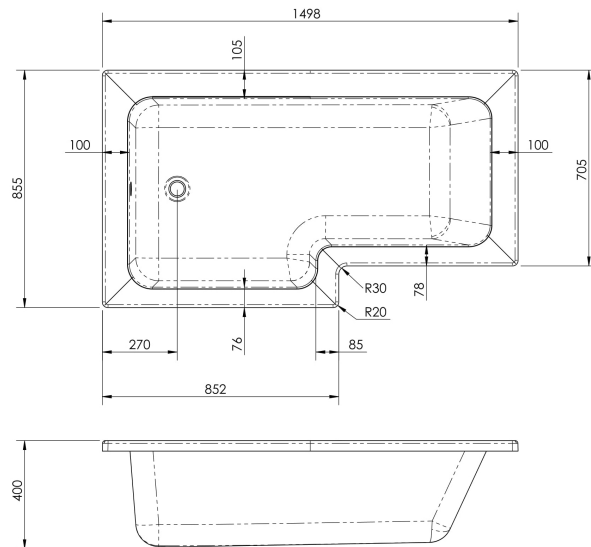

Sales Code: WBS1585L

Description: Square Shower Bath L/H 1500X850

Packaging Details

Barcode: 5056211822271

Sales Code: WBS103

Description: 1500mm Square Shower Bath Lh

Product Dimensions

Length (mm):	1500
Width (mm):	850
Depth (mm):	390
Nett Weight (kg):	24.5

Packaging Dimensions

Length (mm):	1500
Width (mm):	850
Depth (mm):	425
Gross Weight (kg):	24.5

Packaging Data

Box Colour:	Brown Cardboard Sleeve
Box Qty:	1
Label Size:	x
Label Colour:	White Label
Label Qty:	

Outer Box Dimensions (If Applicable)

Length (mm):	
Width (mm):	
Height (mm):	
Gross Weight (kg):	
Barcode:	5055275824511

Product Details

Country of Origin:	Turkey
Fitting Instruction:	No
Certification:	FSC: CE:
Material Colour Reference:	European White
Product Material:	Acrylic
Material Thickness:	4mm
Volume (Ltr):	200L
Displaced Capacity:	130L
Leg Set Included:	Legset Not Included
Waste Included:	Waste Not Included
Drilled/Undrilled:	Undrilled For Taps
Includes Grips:	No Grips Supplied
Embossed:	No
No of Tapholes:	None
Anti-Slip:	No

Sales Code: WBL001

Description: Bath Leg Set

Product Dimensions

Length (mm):	
Width (mm):	600
Depth (mm):	60
Nett Weight (kg):	2.5

Packaging Dimensions

Length (mm):	600
Width (mm):	60
Depth (mm):	60
Gross Weight (kg):	2.5