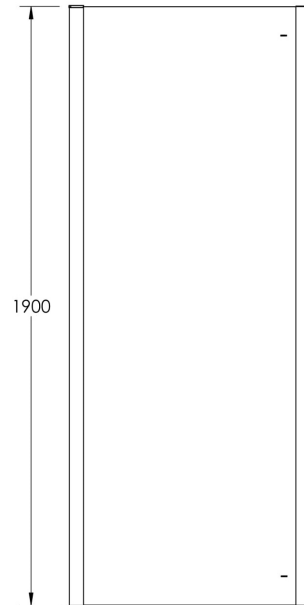

Sales Code: M80EP-E8

Description: 800 Side Panel 8mm

Code	Description	Adjustment (mm)	
M70EP-E8	700 Side Panel	665	690
M76EP-E8	760 Side Panel	725	750
M80EP-E8	800 Side Panel	765	790
M90EP-E8	900 Side Panel	865	890
M10EP-E8	1000 Side Panel	965	990

Product Dimensions

Height (mm):	1900
Width (mm):	790
Depth (mm):	31
Nett Weight (kg):	31.4

Packaging Dimensions

Height (mm):	1960
Width (mm):	810
Length (mm):	95
Gross Weight (kg):	31.4

Packaging Data

Box Colour:	Brown Cardboard Box - Printed
Box Qty:	1
Label Size:	100 x 50
Label Colour:	Not Applicable
Label Qty:	0

Outer Box Dimensions (If Applicable)

Height (mm):	
Width (mm):	
Depth (mm):	
Length (mm):	
Gross Weight (kg):	
Barcode:	5055369080663

Product Details

Country of Origin:	China
Fitting Instruction:	No
CE Approval:	Yes
Profile Material:	Aluminium
Profile Finish:	Polished Chrome
Adjustments (mm):	765mm -790mm
Entry Width (mm):	N/A
Swing In Dim (mm):	N/A
Swing Out Dim (mm):	N/A
Radius (mm):	Not Applicable
Glass Thickness (mm):	8
Easy Fit:	No
Easy Clean:	Yes
Handle Style:	Not Applicable
Handle Material:	Not Applicable
Enclosure Design:	Semi-Frameless
Wheel Type:	Not Applicable
Support Bar Included:	Support Bar Not Included
Extras:	Screw Cover Strip