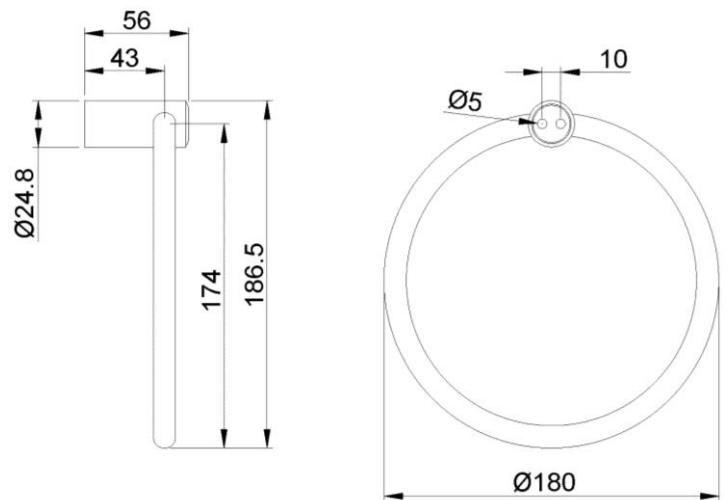

## TECHNICAL DATA

- Manufactured in satin AISI 304 stainless steel.
- Dimensions: 187 height x 180 width x 56 depth (mm).
- Tube  $\varnothing$ 12 mm.
- Wall fixings hidden included.

## SUGGESTED TEXT FOR PRESCRIPTION

Prestige Roma series towel ring made of satin stainless steel.  
Dimensions: 187 height x 180 width x 56 depth (mm).

DIMENSIONS IN mm