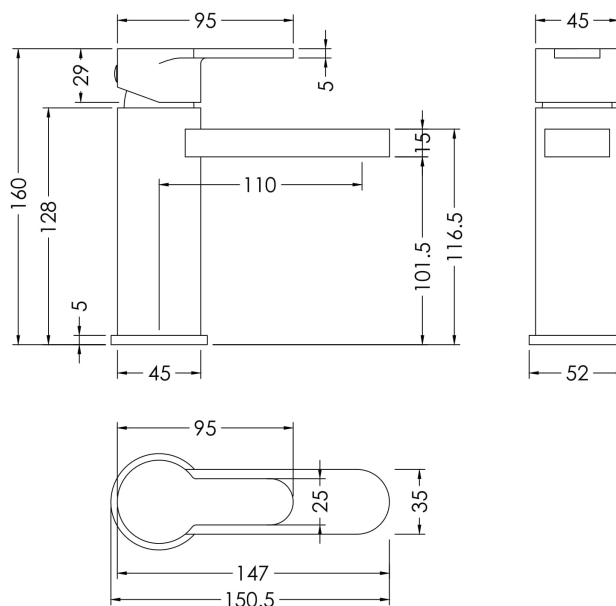

### Product Dimensions

Height (mm):	160
Width (mm):	52
Depth (mm):	147
Length (mm):	
Nett Weight (kg):	1.75

### Packaging Dimensions

Height (mm):	95
Width (mm):	225
Depth (mm):	275
Gross Weight (kg):	1.75

### Packaging Data

Box Colour:	White Cardboard Box
Box Qty:	1
Label Size:	100 x 50
Label Colour:	White Label
Label Qty:	1

### Outer Box Dimensions (If Applicable)

Height (mm):	500
Width (mm):	500
Depth (mm):	300
Length (mm):	

Gross Weight (kg):	
Barcode:	5056462601311