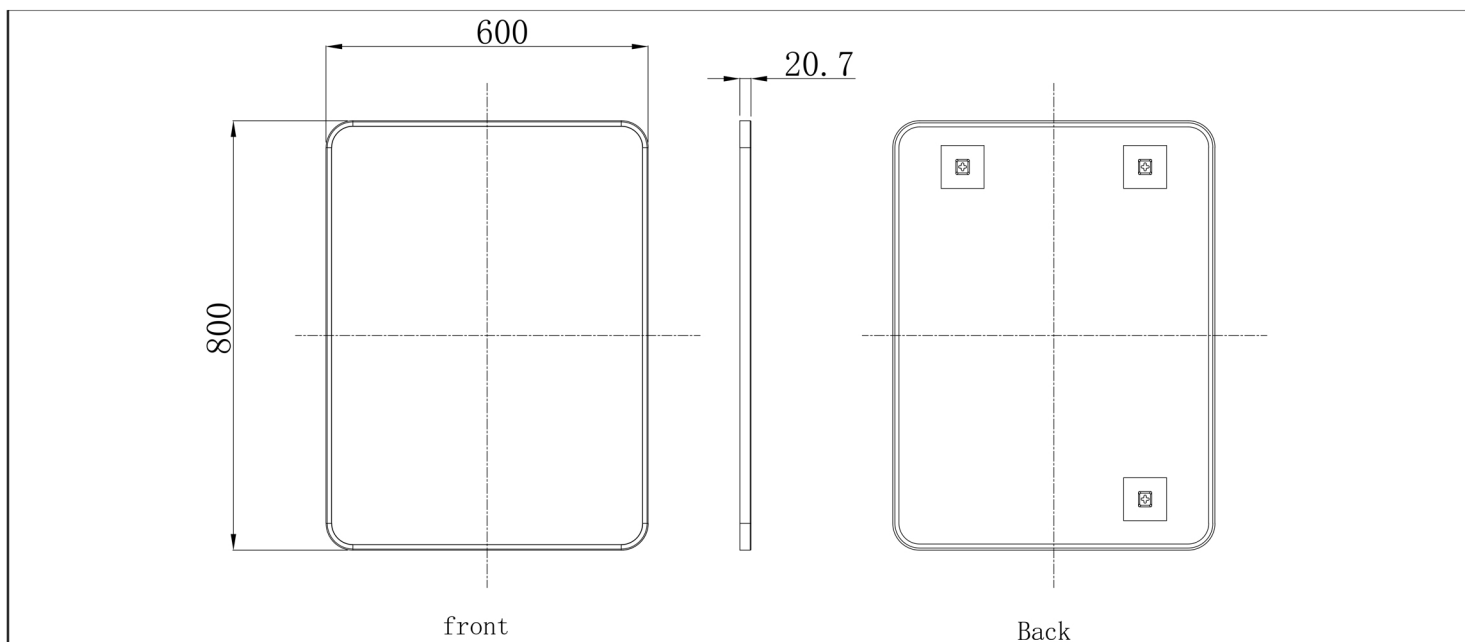

Technical Data Sheet

Product range: HIX

Product code: 38M68WLMB

Finishes Available: Matt Black

Code	Size	Switch	Demister	Colour Change	Shaver Socket	Orientation
38M68WLMB	600x800mm	N/A	N/A	N/A	N/A	Hung Portrait and Landscape