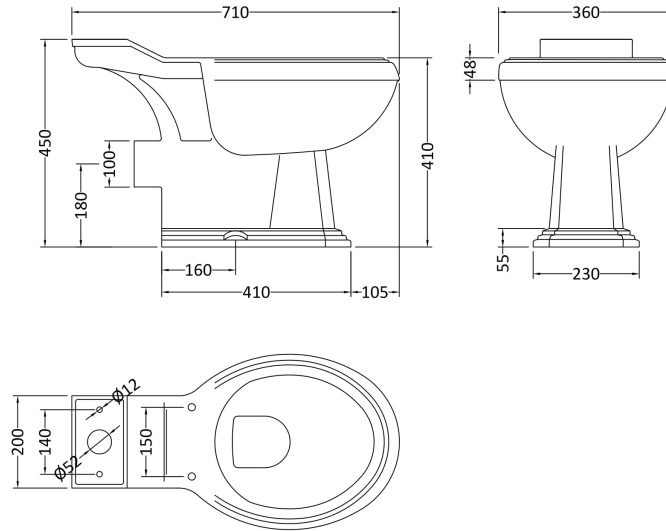

### Packaging Details

Barcode: 5055275866870

Sales Code: NCS400

Description: Legend Pan & Seat

**Product Dimensions**

Height (mm):	450
Width (mm):	370
Depth (mm):	710
Nett Weight (kg):	19.5

**Packaging Dimensions**

Height (mm):	490
Width (mm):	390
Depth (mm):	710
Gross Weight (kg):	22

**Packaging Data**

Box Colour:	Brown Cardboard Box - Printed
Box Qty:	1
Label Size:	100 x 50
Label Colour:	Not Applicable
Label Qty:	0

**Outer Box Dimensions (If Applicable)**

Height (mm):	
Width (mm):	
Depth (mm):	
Gross Weight (kg):	
Barcode:	5060272822699

**Product Details**

Country of Origin:	China
Fitting Instruction:	No
Certification:	CE: N/A WRAS: N/A WRAS No: N/A
Product Material:	Vitreous China
Fixing Supplied:	No

Sales Code: NCS401

Description: Legend Cistern Inc Chrome Handle

**Product Dimensions**

Height (mm):	370
Width (mm):	490
Depth (mm):	200
Nett Weight (kg):	14.2

**Packaging Dimensions**

Height (mm):	390
Width (mm):	500
Depth (mm):	200
Gross Weight (kg):	15.7