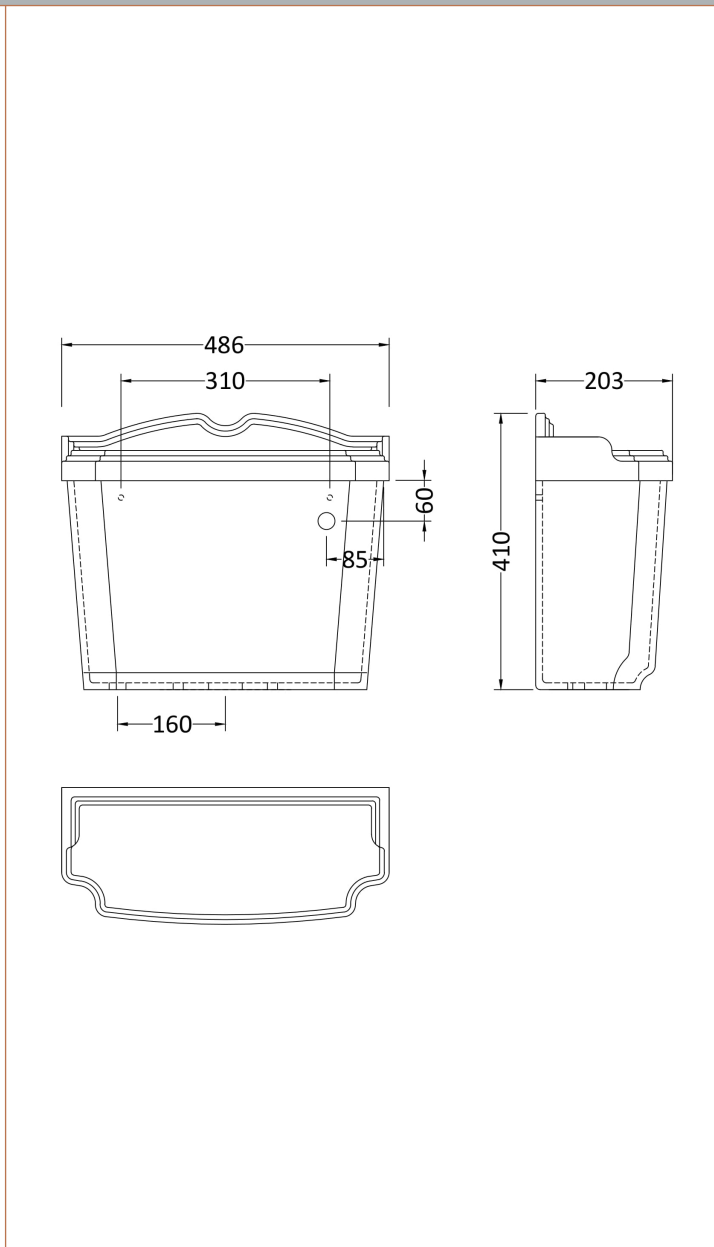

### Packaging Details

Barcode: 5055275866870

Sales Code: NCS400

Description: Legend Pan & Seat

**Product Dimensions**

Height (mm):	450
Width (mm):	370
Depth (mm):	710
Nett Weight (kg):	19.5

**Packaging Dimensions**

Height (mm):	490
Width (mm):	390
Depth (mm):	710
Gross Weight (kg):	22

**Packaging Data**

Box Colour:	Brown Cardboard Box - Printed
Box Qty:	1
Label Size:	100 x 50
Label Colour:	Not Applicable
Label Qty:	0

**Outer Box Dimensions (If Applicable)**

Height (mm):	
Width (mm):	
Depth (mm):	
Gross Weight (kg):	
Barcode:	5060272822699

**Product Details**

Country of Origin:	China
Fitting Instruction:	No
Certification:	CE: N/A WRAS: N/A WRAS No: N/A
Product Material:	Vitreous China
Fixing Supplied:	No

Sales Code: NCS401

Description: Legend Cistern Inc Chrome Handle

**Product Dimensions**

Height (mm):	370
Width (mm):	490
Depth (mm):	200
Nett Weight (kg):	14.2

**Packaging Dimensions**

Height (mm):	390
Width (mm):	500
Depth (mm):	200
Gross Weight (kg):	15.7