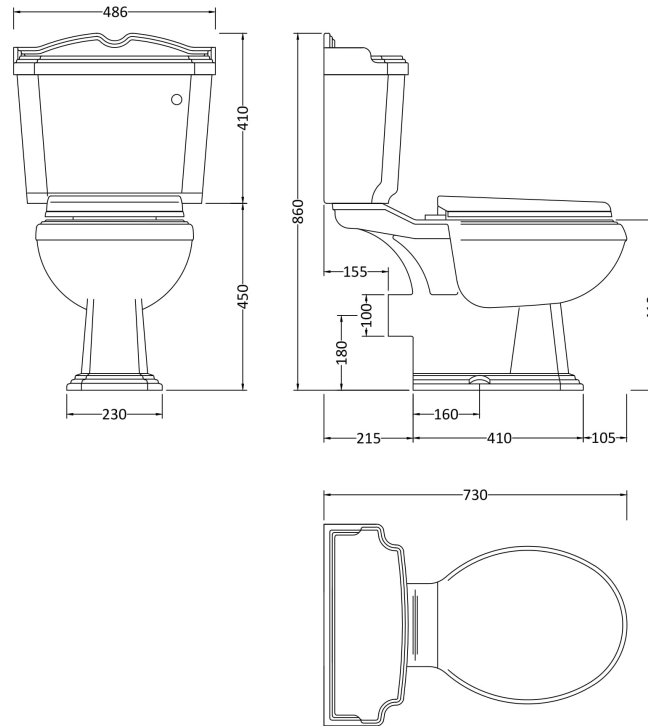

### Packaging Details

Barcode: 5055275866870

Sales Code: NCS400

Description: Legend Pan & Seat

**Product Dimensions**

Height (mm):	450
Width (mm):	370
Depth (mm):	710
Nett Weight (kg):	19.5

**Packaging Dimensions**

Height (mm):	490
Width (mm):	390
Depth (mm):	710
Gross Weight (kg):	22

**Packaging Data**

Box Colour:	Brown Cardboard Box - Printed
Box Qty:	1
Label Size:	100 x 50
Label Colour:	Not Applicable
Label Qty:	0

**Outer Box Dimensions (If Applicable)**

Height (mm):	
Width (mm):	
Depth (mm):	
Gross Weight (kg):	
Barcode:	5060272822699

**Product Details**

Country of Origin:	China
Fitting Instruction:	No
Certification:	CE: N/A WRAS: N/A WRAS No: N/A
Product Material:	Vitreous China
Fixing Supplied:	No

Sales Code: NCS401

Description: Legend Cistern Inc Chrome Handle

**Product Dimensions**

Height (mm):	370
Width (mm):	490
Depth (mm):	200
Nett Weight (kg):	14.2

**Packaging Dimensions**

Height (mm):	390
Width (mm):	500
Depth (mm):	200
Gross Weight (kg):	15.7