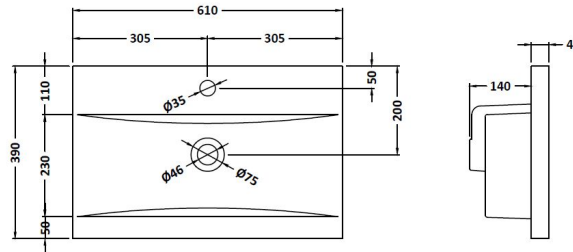

Sales Code: NVM013

Description: 600 Mid-Edged Basin 1 Th

Product Dimensions

Height (mm):	180
Width (mm):	610
Depth (mm):	390
Nett Weight (kg):	11

Packaging Dimensions

Height (mm):	200
Width (mm):	410
Depth (mm):	630
Gross Weight (kg):	11

Packaging Data

Box Colour:	Brown Cardboard Box - Printed
Box Qty:	1
Label Size:	100 x 50
Label Colour:	White Label
Label Qty:	2

Outer Box Dimensions (If Applicable)

Height (mm):	
Width (mm):	
Depth (mm):	
Gross Weight (kg):	
Barcode:	5055369043415

Product Details

Country of Origin:	China
Fitting Instruction:	No
Certification: CE & UKCA: No	WRAS: N/A WRAS No: N/A
Product Material:	Vitreous China
Fixing Supplied:	No

Pans/Bidets: Trap Style: Not Applicable Includes Seat: Not Applicable

Basins: Tap Hole: One Taphole Chain Stay Hole: No
Template: Not Required Waste Type Req: Slotted
Overflow Inc: Yes Overflow Cover: Yes
Inner Bowl Depth (mm): 125mm