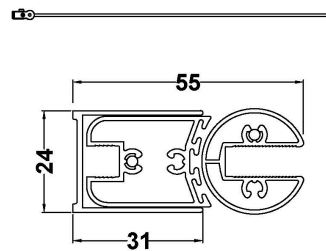

Sales Code: NSSQBFC

Description: Square Outer Framed Bath Screen (6)

Product Dimensions

Height (mm):	1435
Width (mm):	785
Depth (mm):	38
Nett Weight (kg):	18.4

Packaging Dimensions

Height (mm):	55
Width (mm):	810
Length (mm):	1460
Gross Weight (kg):	18.4

Packaging Data

Box Colour:	Brown Cardboard Box - Printed
Box Qty:	1
Label Size:	x
Label Colour:	Not Applicable
Label Qty:	0

Outer Box Dimensions (If Applicable)

Height (mm):	
Width (mm):	
Depth (mm):	
Length (mm):	
Gross Weight (kg):	
Barcode:	5056678448120

Product Details

Country of Origin:	China
Fitting Instruction:	No
CE & UKCA:	Yes
Profile Material:	Aluminium
Profile Finish:	Matt Black
Adjustments (mm):	775mm-790mm
Entry Width (mm):	
Swing In Dim (mm):	700mm
Swing Out Dim (mm):	700mm
Radius (mm):	Not Applicable
Glass Thickness (mm):	6
Easy Fit:	No
Easy Clean:	No
Handle Style:	Not Applicable
Handle Material:	Not Applicable
Enclosure Design:	
Wheel Type:	Not Applicable
Support Bar Included:	Support Bar Not Included
Extras:	None