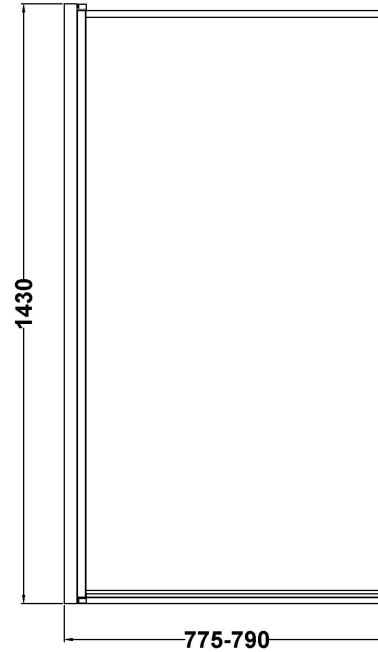

Sales Code: NSSQBFC

Description: Square Outer Framed Bath Screen (6)

Product Dimensions

Height (mm):	1435
Width (mm):	785
Depth (mm):	38
Nett Weight (kg):	18.4

Packaging Dimensions

Height (mm):	55
Width (mm):	810
Length (mm):	1460
Gross Weight (kg):	18.4

Packaging Data

Box Colour:	Brown Cardboard Box - Printed
Box Qty:	1
Label Size:	x
Label Colour:	Not Applicable
Label Qty:	0

Outer Box Dimensions (If Applicable)

Height (mm):	
Width (mm):	
Depth (mm):	
Length (mm):	
Gross Weight (kg):	
Barcode:	5056678448120

Product Details

Country of Origin:	China
Fitting Instruction:	No
CE & UKCA:	Yes
Profile Material:	Aluminium
Profile Finish:	Matt Black
Adjustments (mm):	775mm-790mm
Entry Width (mm):	
Swing In Dim (mm):	700mm
Swing Out Dim (mm):	700mm
Radius (mm):	Not Applicable
Glass Thickness (mm):	6
Easy Fit:	No
Easy Clean:	No
Handle Style:	Not Applicable
Handle Material:	Not Applicable
Enclosure Design:	
Wheel Type:	Not Applicable
Support Bar Included:	Support Bar Not Included
Extras:	None