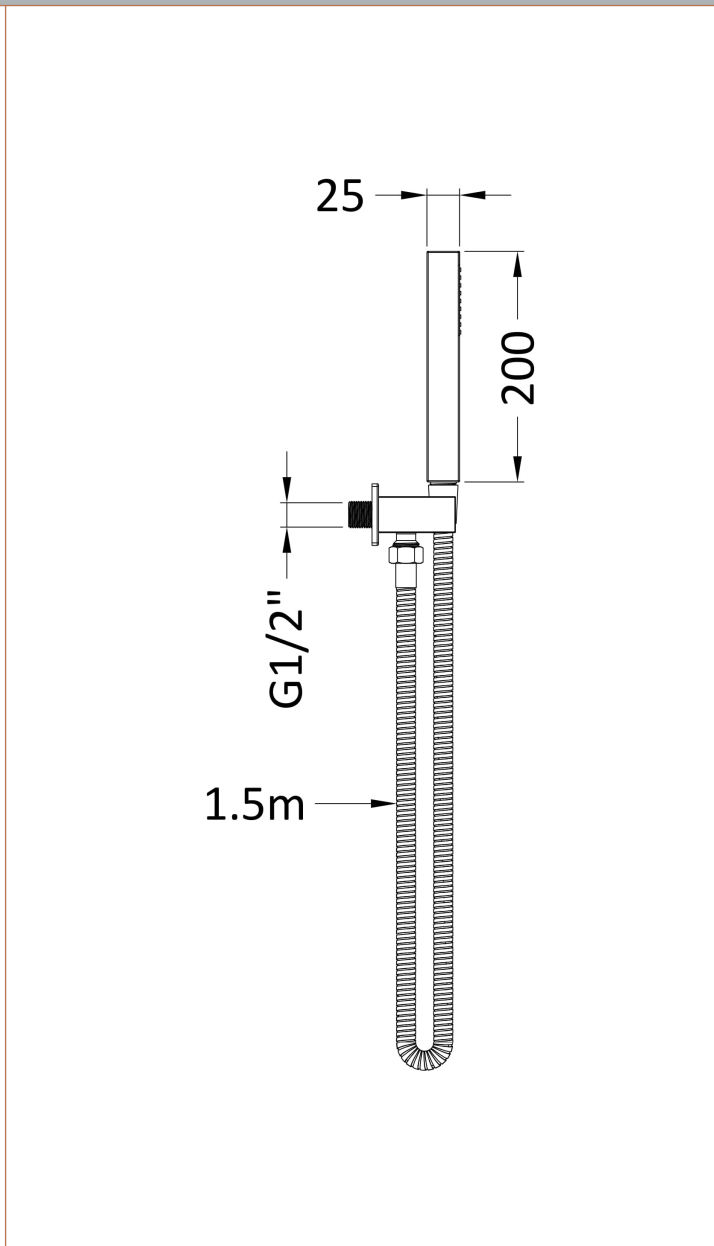

Sales Code: A8264

Description: Sq Outlet Elbow C/W Parking Bkt & Kit

Product Dimensions

Length (mm):	
Width (mm):	25
Height (mm):	1700
Depth (mm):	55
Nett Weight (kg):	0.68

Packaging Dimensions

Length (mm):	275
Width (mm):	185
Height (mm):	
Gross Weight (kg):	0.68

Packaging Data

Box Colour:	White Cardboard Box
Box Qty:	1
Label Size:	100 x 50
Label Colour:	White Label
Label Qty:	2

Outer Box Dimensions (If Applicable)

Length (mm):	
Width (mm):	
Height (mm):	
Depth (mm):	
Gross Weight (kg):	
Barcode:	5056462620527

Product Details

Country of Origin:	China
Fitting Instruction:	No
Product Material:	Brass/ABS
Mount Type:	Surface, Wall
Outlet Elbow Supplied:	Yes
Easy Clean:	Not Applicable
Head Included:	No
Handset Included:	Yes
Body Jets Included:	Not Applicable
No of Body Jets:	Not Applicable
Operating Pressure (bar):	
Valve/Cartridge Type:	Not Applicable
Flow Rates (L/min):	0.1 bar: N/A 0.5 bar: N/A 1 bar: N/A 2 bar: N/A 3 bar: N/A
TMV2 Approved:	No Approval No: N/A
TMV3 Approved:	No Approval No: N/A
WRAS Approved:	No Approval No: N/A
Head Function:	Not Applicable
Handset Function:	Single Setting
Body Jet Info:	Not Applicable
Pipe Size:	Not Applicable
Pipe Centres:	N/A
Colour/Finish:	Brushed Brass
Hose Included:	Yes
No. of Outlets:	N/A