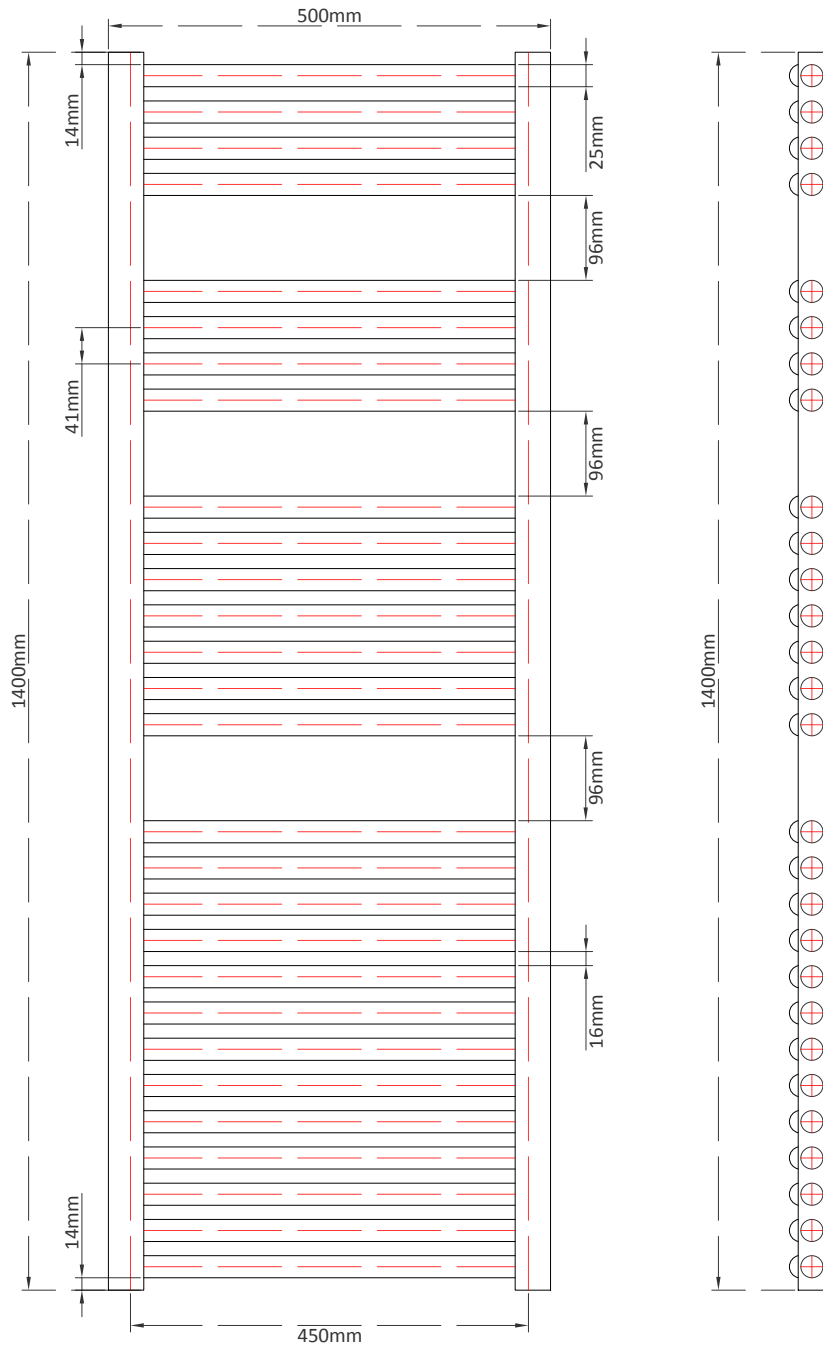

1400 Chrome Curved

Proprietary and Confidential

The information contained in this drawing is the sole property of Prestige Radiators Ltd.
Any reproduction in part or as a whole without the written permission of Prestige Radiators Ltd is prohibited.

Prestige Radiators Ltd - Unit 2, North Point Business Park, Eggborough, North Yorks, DN14
OJT - 0800 083 0373 - www.cnmonline.co.uk - www.prestigewashrooms.co.uk

4

4

7

13