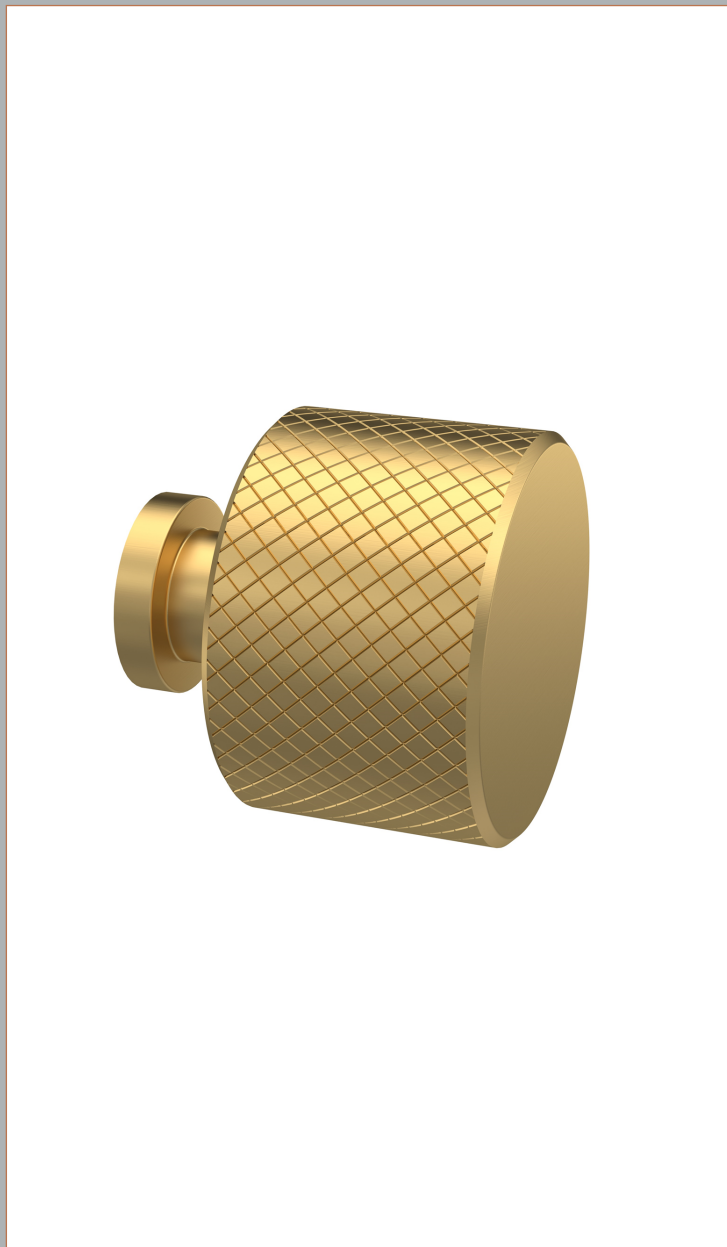

Sales Code: H314

Description: Knurled Knob Handle

Product Dimensions	
Length (mm):	
Width (mm):	30
Height (mm):	30
Depth (mm):	30
Nett Weight (kg):	0.02
Packaging Dimensions	
Height (mm):	30
Width (mm):	20
Depth (mm):	41
Gross Weight (kg):	0.02
Packaging Data	
Box Colour:	Polybagged
Box Qty:	1
Label Size:	100 x 50
Label Colour:	White Label
Label Qty:	1
Outer Box Dimensions (If Applicable)	
Height (mm):	
Width (mm):	
Length (mm):	
Depth (mm):	
Gross Weight (kg):	
Barcode:	5056462601533
Product Details	
Country of Origin:	China
Fitting Instruction:	No
CE & UKCA:	N/A
Product Material:	Aluminium
Heating Element Wattage:	Not Applicable
Colour/Finish:	Brushed Brass
Product Diameter:	30 mm
Connection Size:	N/A