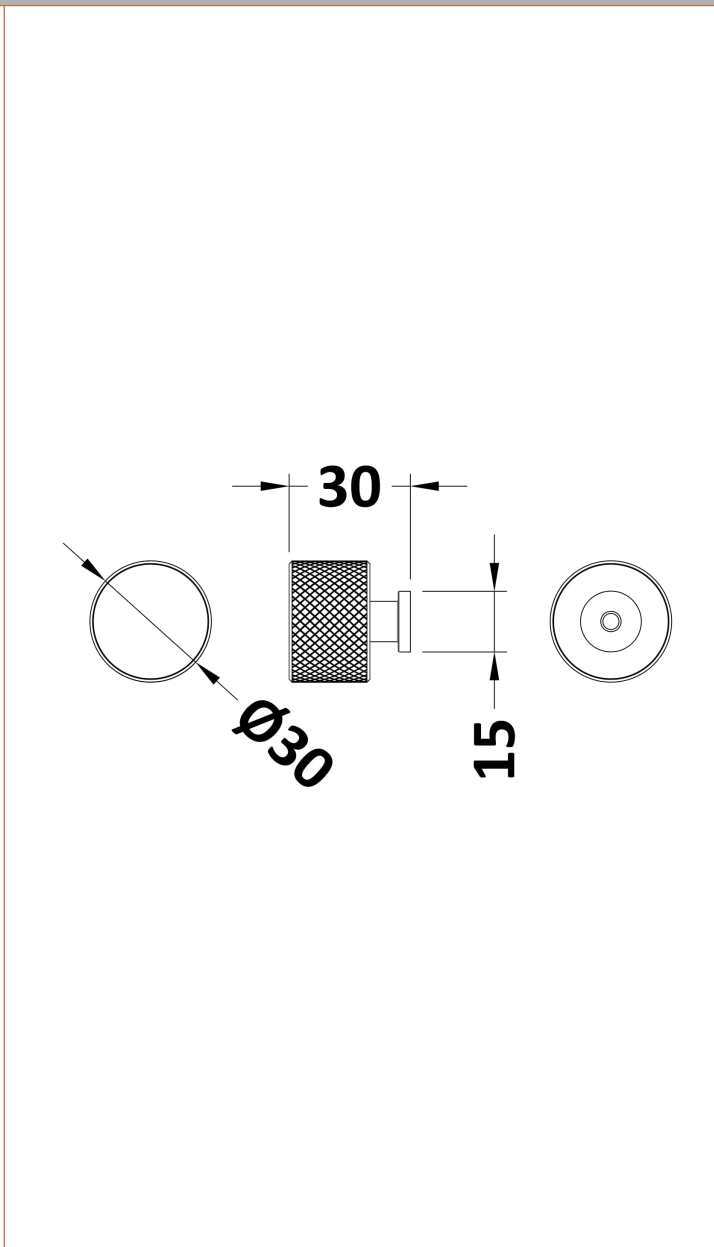

Sales Code: H314

Description: Knurled Knob Handle

Product Dimensions	
Length (mm):	
Width (mm):	30
Height (mm):	30
Depth (mm):	30
Nett Weight (kg):	0.02
Packaging Dimensions	
Height (mm):	30
Width (mm):	20
Depth (mm):	41
Gross Weight (kg):	0.02
Packaging Data	
Box Colour:	Polybagged
Box Qty:	1
Label Size:	100 x 50
Label Colour:	White Label
Label Qty:	1
Outer Box Dimensions (If Applicable)	
Height (mm):	
Width (mm):	
Length (mm):	
Depth (mm):	
Gross Weight (kg):	
Barcode:	5056462601533
Product Details	
Country of Origin:	China
Fitting Instruction:	No
CE & UKCA:	N/A
Product Material:	Aluminium
Heating Element Wattage:	Not Applicable
Colour/Finish:	Brushed Brass
Product Diameter:	30 mm
Connection Size:	N/A